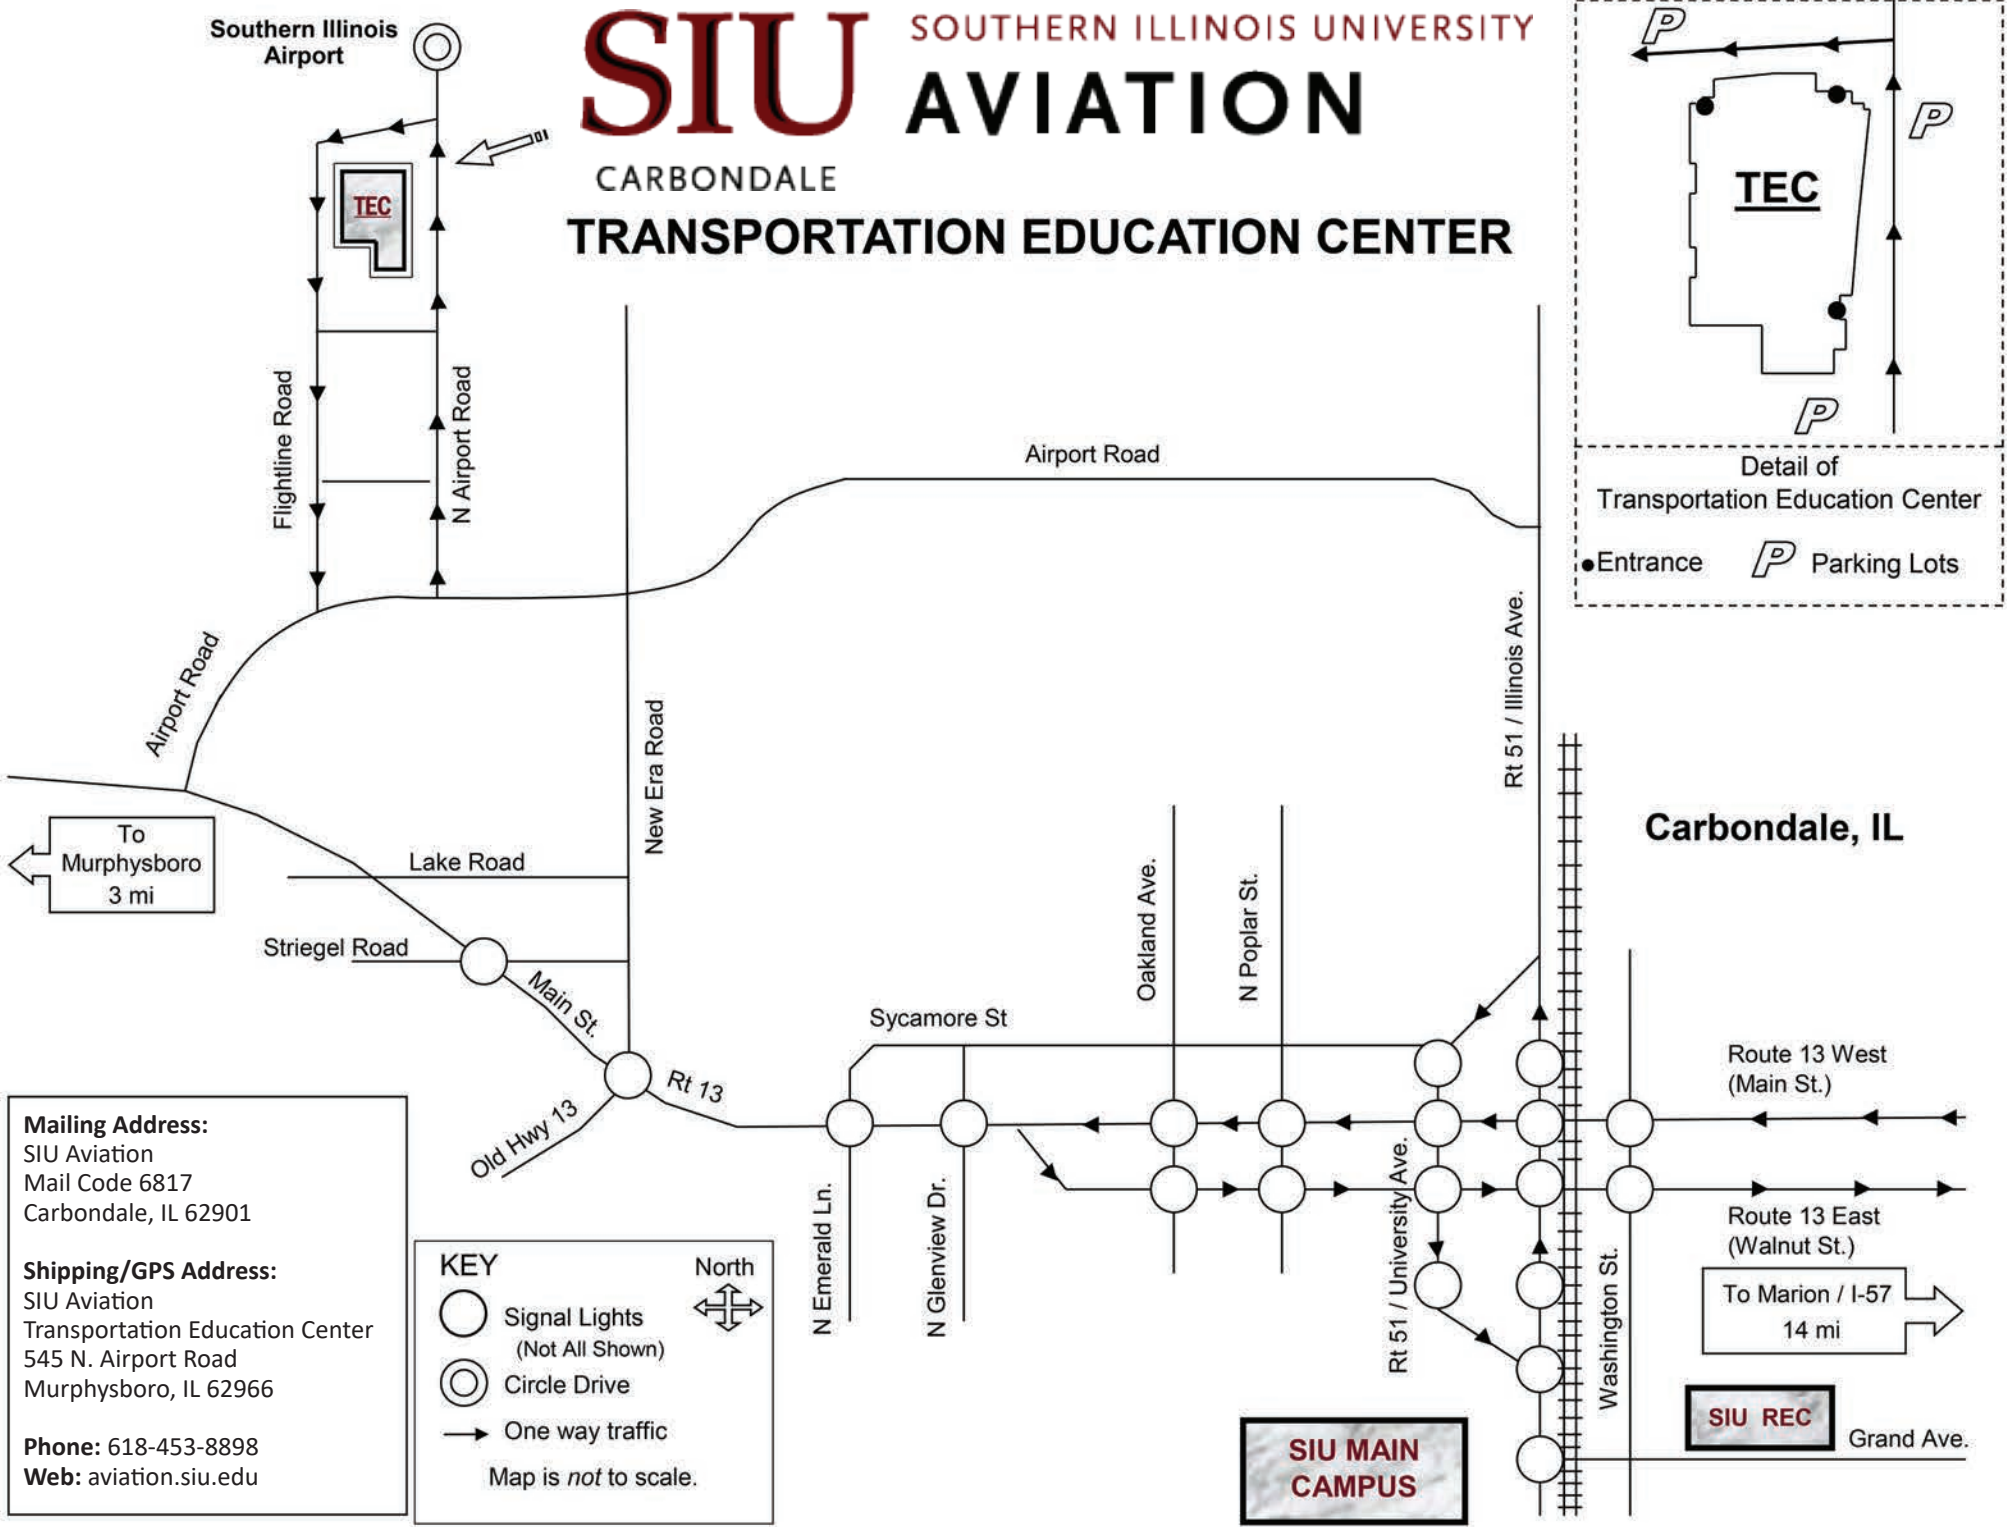

SIU SOUTHERN ILLINOIS UNIVERSITY

AVIATION

CARBONDALE

TRANSPORTATION EDUCATION CENTER

Mailing Address:
SIU Aviation
Mail Code 6817
Carbondale, IL 62901

Shipping/GPS Address:
SIU Aviation
Transportation Education Center
545 N. Airport Road
Murphysboro, IL 62966

Phone: 618-453-8898
Web: aviation.siu.edu

KEY

- Signal Lights (Not All Shown)
- ⊙ Circle Drive
- → One way traffic

Map is *not* to scale.

North

SIU MAIN CAMPUS

SIU REC Grand Ave.