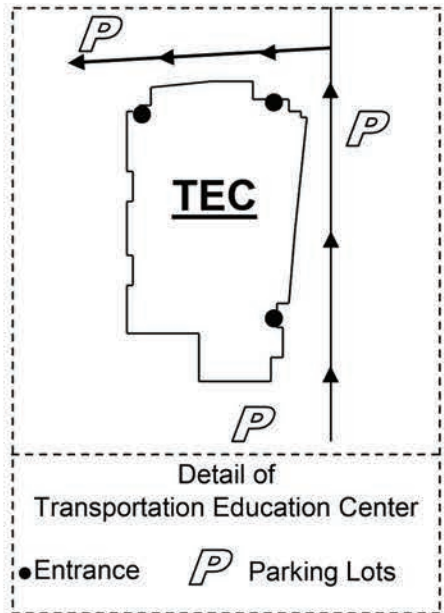

FROM THE WEST

Follow Route 13 East. Before getting into Carbondale, turn left on Airport Road. Continue until you see the Southern Illinois Airport sign on the left, turn left on the arrival road. The TEC will be the big building on the left. Do not park in the first Student/Public lot, proceed toward the control tower (North) and take the next left into a half circle parking lot for visitors. Enter through the glass doors, the reception area will be on the left about 50 feet inside the doors.

QUESTIONS? Call our office at 618-453-8898

THANK YOU FOR VISITING SIU AVIATION!

SIU SOUTHERN ILLINOIS UNIVERSITY
AVIATION
CARBONDALE

SIU SOUTHERN ILLINOIS UNIVERSITY

AVIATION

CARBONDALE

TRANSPORTATION EDUCATION CENTER